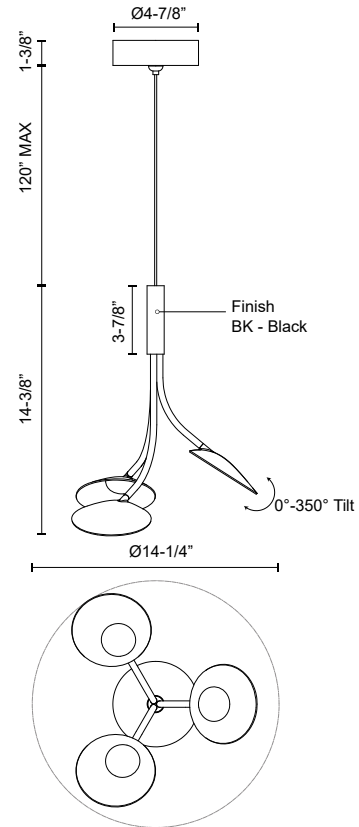

ROTAIRE PD90115

PENDANTS

PROJECT

DESCRIPTION

Influenced by natural forms of flora, the Rotaire collection is a culmination of minimalist sensibilities and natural inspirations. Designed to mimic the form and flow of flowers and vines, the strong stems of this collection create the perfect frame for the illumination from each "leaf". The Rotaire is sure to bloom in both small and large spaces alike.

SPECIFICATION DETAILS

* For custom options, consult factory for details.

Fixture Dimensions	D14-1/4" x H14-3/8"
Light Source	LED with DC Driver
Wattage	21W
Total Lumens	1785lm
Delivered Lumens	1380lm*
Voltage	120V
Color Temperature	3000K
CRI (Ra)	90CRI
Optional Color Temps	2700K - 5000K Available, Minimum Order Quantities Apply
LED Rated Life	50,000 hours
Dimming	100% - 10%, TRIAC or ELV Dimmer (Not Included)
Diffuser Details	Frosted acrylic diffuser
Shade Details	Cast Aluminum Shade
Adjustable	Yes
Wire Length	120" Max
Wire Type	Black Coaxial Wire
Minimum Hang Height	18"
Location	Dry
Warranty	5 Years
CEC Title 24 JA8	Yes, JA8-19
Canopy Dimensions	D4-7/8" x H1-3/8"
Finish Option(s)	Black